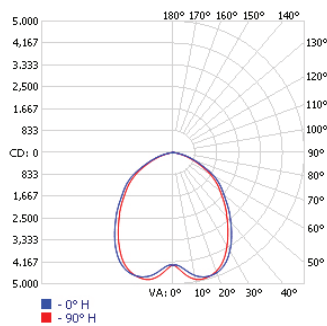

With 130 Lumens per Watt, ThinkLite's LED Canopy Light is the industry's most efficient lighting solution for fluorescent and HID lighting replacements. The housing is produced with high grade aluminum which gives the area a high end look, and optimizes light distribution for improved efficiency.

**FEATURES**

- Explosion Proof
- Instant on / off
- Longer lifespan (50,000 hours)
- IP66 Rated
- 5 year warranty

**CERTIFICATIONS**

**SPECIFICATIONS**

Input Voltage:	90V - 305V
Input Frequency:	50Hz - 60Hz
Lumen Efficacy:	130 LM/W
Wattage & Light Output:	120W: 15,600 Lumens
Power Factor:	>0.99
Kelvin Options:	6000K
CRI:	93+
Lumen Maintenance:	95% at 50,000 hours
Operating Temperature :	-35°C to 55°C
Fixture Gross Weight:	10.44 Kgs
Body Material:	High-Pressure Die-Casting Aluminum
Electrical Box Material:	Aluminum
Reflector Material:	Best High-Pure Aluminum
Mounting Technique:	Recessed or Hook
Explosion Proof Certificate:	TLLD-CAX-120-EXP

**LUMINOUS INTENSITY DISTRIBUTION**

Ceiling Hole Size:  
300mm x 120mm