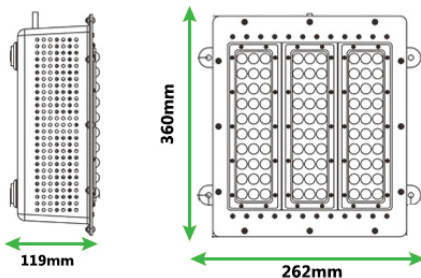

**FEATURES**

- Explosion Proof
- Instant on / off
- Longer lifespan (50,000 hours)
- IP66 Rated
- 5 year warranty

**CERTIFICATIONS**

**SPECIFICATIONS**

Input Voltage:	90V - 305V
Input Frequency:	50Hz - 60Hz
Lumen Efficacy:	130 LM/W
Wattage & Light Output:	120W: 15,600 Lumens
Power Factor:	>0.99
Kelvin Options:	6000K
CRI:	93+
Lumen Maintenance:	95% at 50,000 hours
Operating Temperature :	-35°C to 55°C
Fixture Gross Weight:	10.44 Kgs
Body Material:	High-Pressure Die-Casting Aluminum
Electrical Box Material:	Aluminum
Reflector Material:	Best High-Pure Aluminum
Mounting Technique:	Recessed or Hook
Explosion Proof Certificate:	TLLD-CAX-120-EXP

**LUMINOUS INTENSITY DISTRIBUTION**

Ceiling Hole Size:  
300mm x 120mm