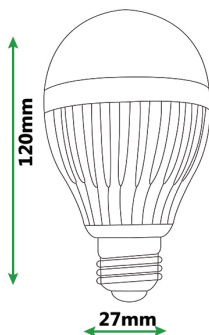

LUMINOUS INTENSITY DISTRIBUTION

ThinkLite's LED A-Shape light bulb is one of the industry's most efficient and reliable LED bulbs, to produce over 110 lumens per watt. This LED bulb is designed to last 50,000 hours and is backed by a 5 year warranty. ThinkLite's unique enhanced heat sink system and advanced thermal management capabilities allows for extended lifespan and high lumen output.

FEATURES

- Reduced energy consumption by 90%
- Vibration and impact resistant
- Longer lifespan (50,000 hours)
- 5 year warranty

CERTIFICATIONS

SPECIFICATIONS

Input Voltage:	90V - 265V
Input Frequency:	50Hz - 60Hz
Lumen Efficacy:	110 LM/W
Wattage & Light Output:	9W: 990 Lumens
Power Factor:	>0.99
Socket:	E27
Kelvin Options:	2700K / 6000K
Beam Angles:	270°
CRI:	93+
Lumen Maintenance:	95% at 50,000 hours
Operating Temperature:	-35°C to 55°C
Lens Cover:	Milky