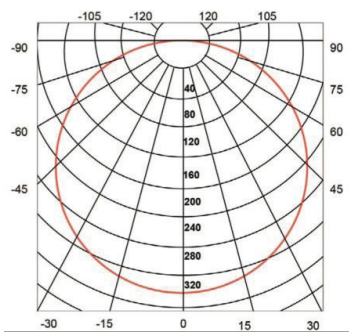

LUMINOUS INTENSITY DISTRIBUTION

ThinkLite's LED A-Shape light bulb is one of the industry's most efficient and reliable LED bulbs, to produce over 110 lumens per watt. This LED bulb is designed to last 50,000 hours and is backed by a 5 year warranty. ThinkLite's unique enhanced heat sink system and advanced thermal management capabilities allows for extended lifespan and high lumen output.

FEATURES

- Reduced energy consumption by 90%
- Vibration and impact resistant
- Longer lifespan (50,000 hours)
- 5 year warranty

CERTIFICATIONS

SPECIFICATIONS

Input Voltage:	90V - 265V
Input Frequency:	50Hz - 60Hz
Lumen Efficacy:	110 LM/W
Wattage & Light Output:	9W: 990 Lumens
Power Factor:	>0.99
Socket:	E27
Kelvin Options:	2700K / 6000K
Beam Angles:	270°
CRI:	93+
Lumen Maintenance:	95% at 50,000 hours
Operating Temperature:	-35°C to 55°C
Lens Cover:	Milky