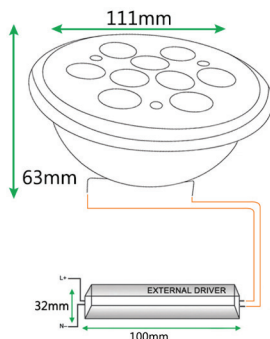

LUMINOUS INTENSITY DISTRIBUTION