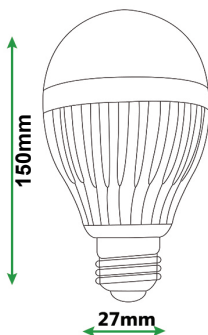

LUMINOUS INTENSITY DISTRIBUTION

ThinkLite's LED A-Shape light bulb is one of the industry's most efficient and reliable LED bulbs, to produce over 110 lumens per watt. This LED bulb is designed to last 50,000 hours and is backed by a 5 year warranty. ThinkLite's unique enhanced heat sink system and advanced thermal management capabilities allows for extended lifespan and high lumen output.

FEATURES

- Reduced energy consumption by 90%
- Vibration and impact resistant
- Longer lifespan (50,000 hours)
- 5 year warranty
- IP67 Rated
- TRIAC dimmable

CERTIFICATIONS

SPECIFICATIONS

Input Voltage:	0 to 220-240V TRIAC DIMMABLE
Input Frequency:	50Hz - 60Hz
Lumen Efficacy:	110 LM/W
Wattage & Light Output:	9W: 990 Lumens
Power Factor:	>0.99
Socket:	E27
Kelvin Options:	3000K / 6000K
Beam Angles:	270°
CRI:	93+
Lumen Maintenance:	95% at 50,000 hours
Operating Temperature:	-35°C to 55°C
Lens Cover:	Milky