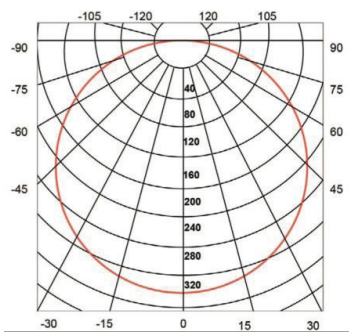

LUMINOUS INTENSITY DISTRIBUTION

ThinkLite's LED A-Shape light bulb is one of the industry's most efficient and reliable LED bulbs, to produce over 110 lumens per watt. This LED bulb is designed to last 50,000 hours and is backed by a 5 year warranty. ThinkLite's unique enhanced heat sink system and advanced thermal management capabilities allows for extended lifespan and high lumen output.

FEATURES

- Reduced energy consumption by 90%
- Vibration and impact resistant
- Longer lifespan (50,000 hours)
- 5 year warranty
- IP67 Rated
- TRIAC dimmable

CERTIFICATIONS

SPECIFICATIONS

Input Voltage:	0 to 220-240V TRIAC DIMMABLE
Input Frequency:	50Hz - 60Hz
Lumen Efficacy:	110 LM/W
Wattage & Light Output:	9W: 990 Lumens
Power Factor:	>0.99
Socket:	E27
Kelvin Options:	3000K / 6000K
Beam Angles:	270°
CRI:	93+
Lumen Maintenance:	95% at 50,000 hours
Operating Temperature:	-35°C to 55°C
Lens Cover:	Milky