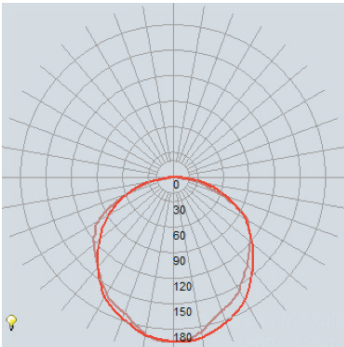

LUMINOUS INTENSITY DISTRIBUTION