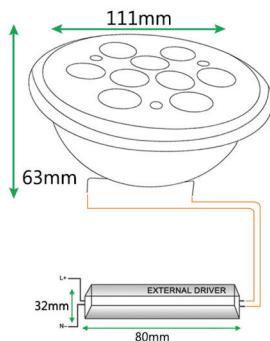

LUMINOUS INTENSITY DISTRIBUTION