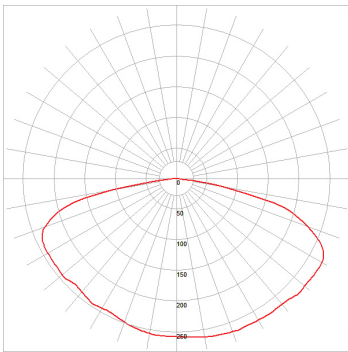

LUMINOUS INTENSITY DISTRIBUTION

ThinkLite LED Pod is a direct replacement for up to 400W metal halide and high-pressure sodium lamps, and delivers equivalent light to a traditional HID lamp, while reducing total energy output. The lifespan is rated and guaranteed at 50,000 hours, while achieving over 131 lumens per watt throughout its lifespan. The Pod is supplied with a customized bracket that fits in the existing fixture being retrofitted. The ThinkLite LED Pod is highly recommended for use in parking garages, tennis courts, warehouses and other high bay applications.