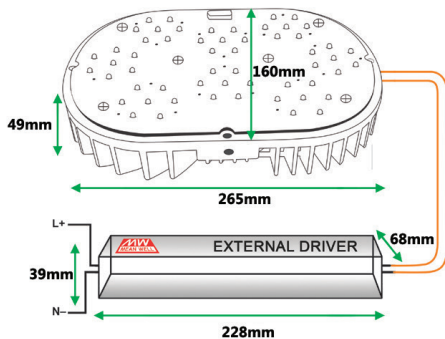

LUMINOUS INTENSITY DISTRIBUTION

ThinkLite LED Pod is a direct replacement for up to 400W metal halide and high-pressure sodium lamps, and delivers equivalent light to a traditional HID lamp, while reducing total energy output. The lifespan is rated and guaranteed at 50,000 hours, while achieving over 131 lumens per watt throughout its lifespan. The Pod is supplied with a customized bracket that fits in the existing fixture being retrofitted. The ThinkLite LED Pod is highly recommended for use in parking garages, tennis courts, warehouses and other high bay applications.

CERTIFICATIONS

SPECIFICATIONS

Input Voltage:	90V - 277V
Input Frequency:	50Hz - 60Hz
Lumen Efficacy:	131 LM/W
Wattage & Light Output:	150W: 19,650 Lumens
Power Factor:	>0.99
Socket:	Custom Bracket (E27, E40)
Kelvin Options:	6000K
Beam Angles:	180°
CRI:	93+
Lumen Maintenance:	95% at 50,000 hours
Operating Temperature:	-35°C to 55°C