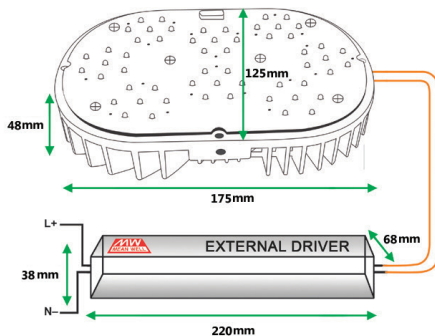

LUMINOUS INTENSITY DISTRIBUTION

ThinkLite LED Pod is a direct replacement for up to 400W metal halide and high-pressure sodium lamps, and delivers equivalent light to a traditional HID lamp, while reducing total energy output. The lifespan is rated and guaranteed at 50,000 hours, while achieving over 131 lumens per watt throughout its lifespan. The Pod is supplied with a customized bracket that fits in the existing fixture being retrofitted. The ThinkLite LED Pod is highly recommended for use in parking garages, tennis courts, warehouses and other high bay applications.