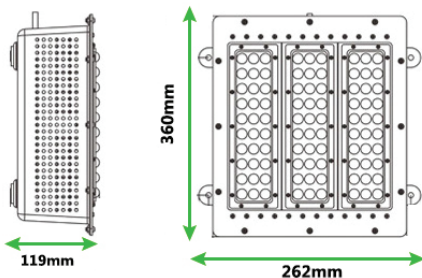

### SPECIFICATIONS

Input Voltage:	90V - 305V
Input Frequency:	50Hz - 60Hz
Lumen Efficacy:	130 LM/W
Wattage & Light Output:	120W: 15,600 Lumens
Power Factor:	>0.99
Kelvin Options:	6000K
CRI:	93+
Lumen Maintenance:	95% at 50,000 hours
Operating Temperature :	-35°C to 55°C
Fixture Gross Weight:	10.44 Kgs
Body Material:	High-Pressure Die-Casting Aluminum
Electrical Box Material:	Aluminum
Reflector Material:	Best High-Pure Aluminum
Mounting Technique:	Recessed or Hook
Explosion Proof Certificate:	TLLD-CAX-120-EXP

### LUMINOUS INTENSITY DISTRIBUTION

Ceiling Hole Size:  
300mm x 120mm