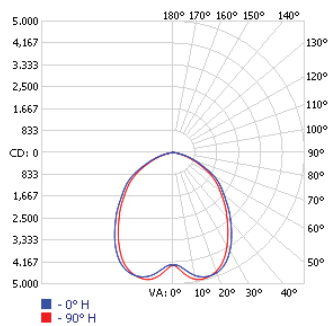

### TECHNICAL PRODUCT SHEET

With 130 Lumens per Watt, ThinkLite's LED Canopy Light is the industry's most efficient lighting solution for fluorescent and HID lighting replacements. The housing is produced with high grade aluminum which gives the area a high end look, and optimizes light distribution for improved efficiency.

### SPECIFICATIONS

Input Voltage:	90V - 305V
Input Frequency:	50Hz - 60Hz
Lumen Efficacy:	130 LM/W
Wattage & Light Output:	120W: 15,600 Lumens
Power Factor:	>0.99
Kelvin Options:	6000K
CRI:	93+
Lumen Maintenance:	95% at 50,000 hours
Operating Temperature :	-35°C to 55°C
Fixture Gross Weight:	10.44 Kgs
Body Material:	High-Pressure Die-Casting Aluminum
Electrical Box Material:	Aluminum
Reflector Material:	Best High-Pure Aluminum
Mounting Technique:	Recessed or Hook
Explosion Proof Certificate:	TLLD-CAX-120-EXP

### LUMINOUS INTENSITY DISTRIBUTION

Ceiling Hole Size:  
300mm x 120mm