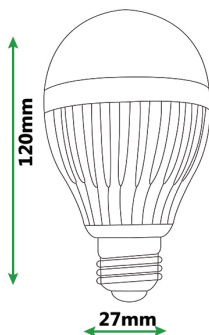

**LUMINOUS INTENSITY DISTRIBUTION**

ThinkLite's LED A-Shape light bulb is one of the industry's most efficient and reliable LED bulbs, to produce over 110 lumens per watt. This LED bulb is designed to last 50,000 hours and is backed by a 5 year warranty. ThinkLite's unique enhanced heat sink system and advanced thermal management capabilities allows for extended lifespan and high lumen output.

**FEATURES**

- Reduced energy consumption by 90%
- Vibration and impact resistant
- Longer lifespan (50,000 hours)
- 5 year warranty

**CERTIFICATIONS**

**SPECIFICATIONS**

Input Voltage:	90V - 265V
Input Frequency:	50Hz - 60Hz
Lumen Efficacy:	110 LM/W
Wattage & Light Output:	9W: 990 Lumens
Power Factor:	>0.99
Socket:	E27
Kelvin Options:	2700K / 6000K
Beam Angles:	270°
CRI:	93+
Lumen Maintenance:	95% at 50,000 hours
Operating Temperature:	-35°C to 55°C
Lens Cover:	Milky