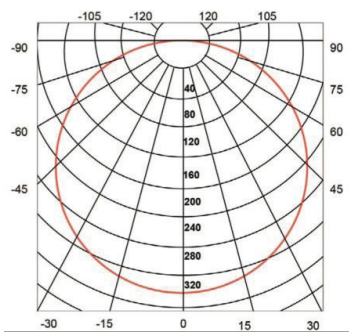

**LUMINOUS INTENSITY DISTRIBUTION**

ThinkLite's LED A-Shape light bulb is one of the industry's most efficient and reliable LED bulbs, to produce over 110 lumens per watt. This LED bulb is designed to last 50,000 hours and is backed by a 5 year warranty. ThinkLite's unique enhanced heat sink system and advanced thermal management capabilities allows for extended lifespan and high lumen output.