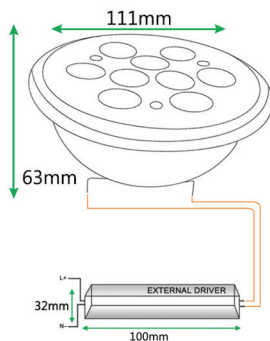

LUMINOUS INTENSITY DISTRIBUTION