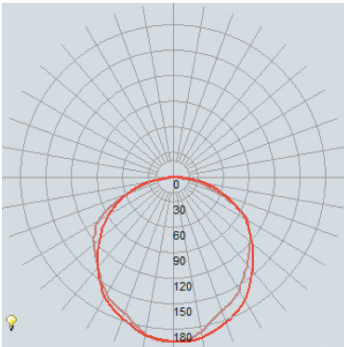

ThinkLite's LED AR111 light bulb is one of the industry's most efficient and reliable LED bulbs, to produce over 121 lumens per watt. This LED bulb is designed to last 50,000 hours and is backed by a 5 year warranty. ThinkLite's unique enhanced heat sink system and advanced thermal management capabilities allows for extended lifespan and high lumen output.

FEATURES

- Reduced energy consumption by 90%
- 5 year warranty
- No harmful UV rays
- Instant on / off

LUMINOUS INTENSITY DISTRIBUTION

CERTIFICATIONS

SPECIFICATIONS

Input Voltage:	85V - 277V
Input Frequency:	50Hz - 60Hz
Lumen Efficacy:	121 LM/W
Wattage & Light Output:	5W: 605 Lumens
Power Factor:	>0.99
Socket:	GX53
Kelvin Options:	2700K / 6000K
Beam Angles:	45° / 60°
CRI:	93+
Lumen Maintenance:	95% at 50,000 hours
Operating Temperature:	-35°C to 55°C