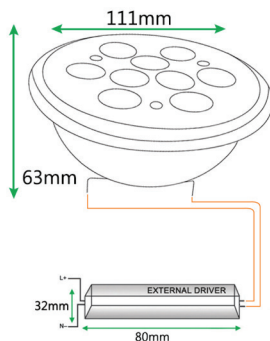

FEATURES

- Reduced energy consumption by 90%
- 5 year warranty
- No harmful UV rays
- Instant on / off

LUMINOUS INTENSITY DISTRIBUTION

CERTIFICATIONS

SPECIFICATIONS

Input Voltage:	85V - 277V
Input Frequency:	50Hz - 60Hz
Lumen Efficacy:	121 LM/W
Wattage & Light Output:	5W: 605 Lumens
Power Factor:	>0.99
Socket:	GX53
Kelvin Options:	2700K / 6000K
Beam Angles:	45° / 60°
CRI:	93+
Lumen Maintenance:	95% at 50,000 hours
Operating Temperature:	-35°C to 55°C