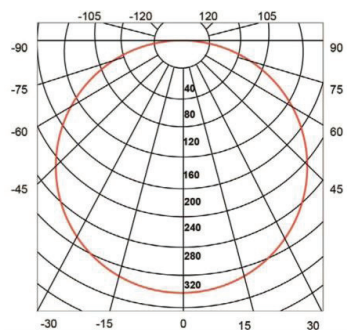

LUMINOUS INTENSITY DISTRIBUTION

ThinkLite's LED A-Shape light bulb is one of the industry's most efficient and reliable LED bulbs, to produce over 110 lumens per watt. This LED bulb is designed to last 50,000 hours and is backed by a 5 year warranty. ThinkLite's unique enhanced heat sink system and advanced thermal management capabilities allows for extended lifespan and high lumen output.

FEATURES

- Reduced energy consumption by 90%
- Vibration and impact resistant
- Longer lifespan (50,000 hours)
- 5 year warranty

CERTIFICATIONS

SPECIFICATIONS

Input Voltage:	90V - 265V
Input Frequency:	50Hz - 60Hz
Lumen Efficacy:	110 LM/W
Wattage & Light Output:	5W: 550 Lumens
Power Factor:	>0.99
Socket:	E27
Kelvin Options:	2700K / 6000K
Beam Angles:	270°
CRI:	93+
Lumen Maintenance:	95% at 50,000 hours
Operating Temperature:	-35°C to 55°C
Lens Cover:	Milky