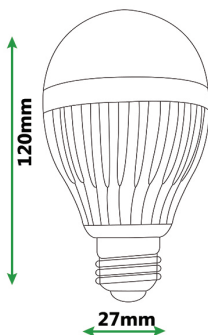

LUMINOUS INTENSITY DISTRIBUTION

ThinkLite's LED A-Shape light bulb is one of the industry's most efficient and reliable LED bulbs, to produce over 110 lumens per watt. This LED bulb is designed to last 50,000 hours and is backed by a 5 year warranty. ThinkLite's unique enhanced heat sink system and advanced thermal management capabilities allows for extended lifespan and high lumen output.

FEATURES

- Reduced energy consumption by 90%
- Vibration and impact resistant
- Longer lifespan (50,000 hours)
- 5 year warranty

CERTIFICATIONS

SPECIFICATIONS

Input Voltage:	90V - 265V
Input Frequency:	50Hz - 60Hz
Lumen Efficacy:	110 LM/W
Wattage & Light Output:	5W: 550 Lumens
Power Factor:	>0.99
Socket:	E27
Kelvin Options:	2700K / 6000K
Beam Angles:	270°
CRI:	93+
Lumen Maintenance:	95% at 50,000 hours
Operating Temperature:	-35°C to 55°C
Lens Cover:	Milky