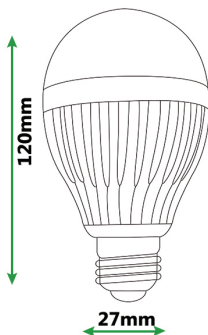

**LUMINOUS INTENSITY DISTRIBUTION**

ThinkLite's LED A-Shape light bulb is one of the industry's most efficient and reliable LED bulbs, to produce over 110 lumens per watt. This LED bulb is designed to last 50,000 hours and is backed by a 5 year warranty. ThinkLite's unique enhanced heat sink system and advanced thermal management capabilities allows for extended lifespan and high lumen output.

**FEATURES**

- Reduced energy consumption by 90%
- Vibration and impact resistant
- Longer lifespan (50,000 hours)
- 5 year warranty

**CERTIFICATIONS**

**SPECIFICATIONS**

Input Voltage:	90V - 265V
Input Frequency:	50Hz - 60Hz
Lumen Efficacy:	110 LM/W
Wattage & Light Output:	3W: 330 Lumens
Power Factor:	>0.99
Socket:	E27
Kelvin Options:	2700K / 6000K
Beam Angles:	270°
CRI:	93+
Lumen Maintenance:	95% at 50,000 hours
Operating Temperature:	-35°C to 55°C
Lens Cover:	Milky