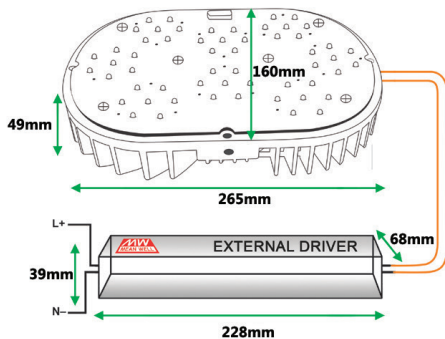

**LUMINOUS INTENSITY DISTRIBUTION**

ThinkLite LED Pod is a direct replacement for up to 400W metal halide and high-pressure sodium lamps, and delivers equivalent light to a traditional HID lamp, while reducing total energy output. The lifespan is rated and guaranteed at 50,000 hours, while achieving over 131 lumens per watt throughout its lifespan. The Pod is supplied with a customized bracket that fits in the existing fixture being retrofitted. The ThinkLite LED Pod is highly recommended for use in parking garages, tennis courts, warehouses and other high bay applications.

**CERTIFICATIONS**

**SPECIFICATIONS**

Input Voltage:	90V - 277V
Input Frequency:	50Hz - 60Hz
Lumen Efficacy:	131 LM/W
Wattage & Light Output:	150W: 19,650 Lumens
Power Factor:	>0.99
Socket:	Custom Bracket (E27, E40)
Kelvin Options:	6000K
Beam Angles:	180°
CRI:	93+
Lumen Maintenance:	95% at 50,000 hours
Operating Temperature:	-35°C to 55°C