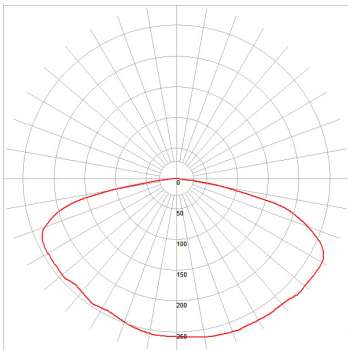

**LUMINOUS INTENSITY DISTRIBUTION**

ThinkLite LED Pod is a direct replacement for up to 400W metal halide and high-pressure sodium lamps, and delivers equivalent light to a traditional HID lamp, while reducing total energy output. The lifespan is rated and guaranteed at 50,000 hours, while achieving over 131 lumens per watt throughout its lifespan. The Pod is supplied with a customized bracket that fits in the existing fixture being retrofitted. The ThinkLite LED Pod is highly recommended for use in parking garages, tennis courts, warehouses and other high bay applications.