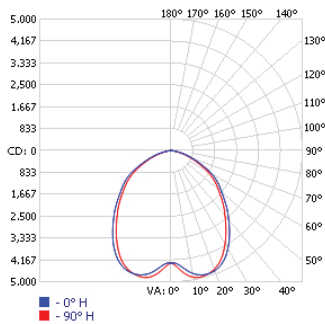

LUMINOUS INTENSITY DISTRIBUTION

DIMENSIONS

With 160 Lumens per Watt, ThinkLite's LED Linear High Bay Flood Fixture is the industry's most efficient lighting solution for fluorescent and HID lighting replacements. The housing is produced with high grade aluminum which gives the area a high end look, and optimizes light distribution for improved efficiency. This is a go to solution for high ceiling areas that require high levels of illumination.

FEATURES

- Customizable Beam Angle (30°/60°/90°/120°)
- Instant on / off
- Longer lifespan (50,000 hours)
- IP65 Rated
- 5 year warranty

CERTIFICATIONS

SPECIFICATIONS

Input Voltage:	100V - 277V
Input Frequency:	50Hz - 60Hz
Lumen Efficacy:	160 LM/W
Wattage & Light Output:	75W: 12,000 Lumens
Power Factor:	>0.99
Kelvin Options:	6000K
CRI:	93+
Lumen Maintenance:	95% at 50,000 hours
Operating Temperature :	-35°C to 55°C
Fixture Gross Weight:	4.71 Kgs
Body Material:	High-Pressure Die-Casting Aluminum
Electrical Box Material:	Aluminum
Reflector Material:	Best High-Pure Aluminum
Mounting Technique:	Recessed or Hook