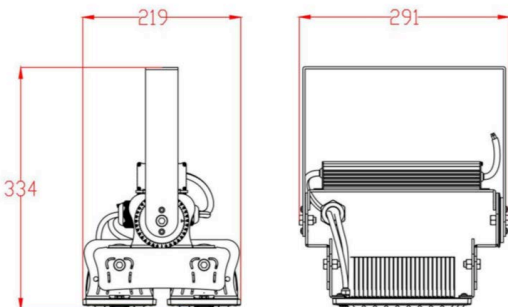

LUMINOUS INTENSITY DISTRIBUTION

DIMENSIONS

With 160 Lumens per Watt, ThinkLite's LED Linear High Bay Flood Fixture is the industry's most efficient lighting solution for fluorescent and HID lighting replacements. The housing is produced with high grade aluminum which gives the area a high end look, and optimizes light distribution for improved efficiency. This is a go to solution for high ceiling areas that require high levels of illumination.

FEATURES

- Customizable Beam Angle (30°/60°/90°/120°)
- Instant on / off
- Longer lifespan (50,000 hours)
- IP65 Rated
- 5 year warranty

CERTIFICATIONS

SPECIFICATIONS

Input Voltage:	100V - 277V
Input Frequency:	50Hz - 60Hz
Lumen Efficacy:	160 LM/W
Wattage & Light Output:	75W: 12,000 Lumens
Power Factor:	>0.99
Kelvin Options:	6000K
CRI:	93+
Lumen Maintenance:	95% at 50,000 hours
Operating Temperature :	-35°C to 55°C
Fixture Gross Weight:	4.71 Kgs
Body Material:	High-Pressure Die-Casting Aluminum
Electrical Box Material:	Aluminum
Reflector Material:	Best High-Pure Aluminum
Mounting Technique:	Recessed or Hook