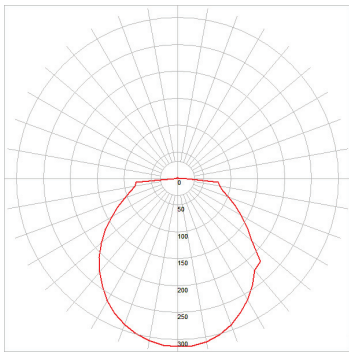

LUMINOUS INTENSITY DISTRIBUTION

ThinkLite LED Pod is a direct replacement for up to 400W metal halide and high-pressure sodium lamps, and delivers equivalent light to a traditional HID lamp, while reducing total energy output. The lifespan is rated and guaranteed at 50,000 hours, while achieving over 131 lumens per watt throughout its lifespan. The Pod is supplied with a customized bracket that fits in the existing fixture being retrofitted. The ThinkLite LED Pod is highly recommended for use in parking garages, tennis courts, warehouses and other high bay applications.