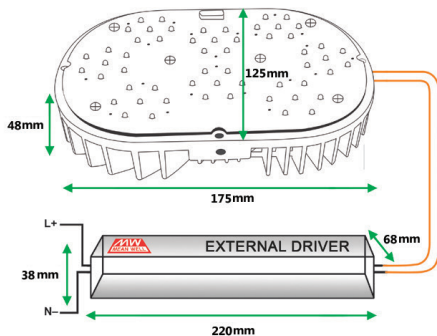

LUMINOUS INTENSITY DISTRIBUTION

ThinkLite LED Pod is a direct replacement for up to 400W metal halide and high-pressure sodium lamps, and delivers equivalent light to a traditional HID lamp, while reducing total energy output. The lifespan is rated and guaranteed at 50,000 hours, while achieving over 131 lumens per watt throughout its lifespan. The Pod is supplied with a customized bracket that fits in the existing fixture being retrofitted. The ThinkLite LED Pod is highly recommended for use in parking garages, tennis courts, warehouses and other high bay applications.