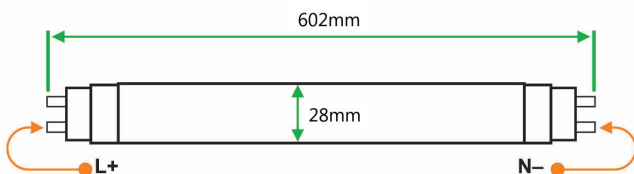

TL LED T8 Standard Tube

600 mm, 9W

With 115 lumens per watt, ThinkLite's LED tubes are capable of actually replicating fluorescent light levels when replaced one for one. It is easily and safely installed in existing fluorescent fixtures by simply bypassing the ballast and inserting the tubes. ThinkLite's enhanced heat sink system is encapsulated in high grade polycarbonate, allowing LED chips to remain cool and thereby eliminate long term color shifts and guaranteed long lifespans of 50,000 hours.

LUMINOUS INTENSITY DISTRIBUTION

CERTIFICATIONS

SPECIFICATIONS

Input Voltage:	90V - 277V
Input Frequency:	50Hz - 60Hz
Lumen Efficacy:	115 LM/W
Wattage & Light Output:	9W: 1,035 Lumens
Power Factor:	>0.99
Socket:	G13
Kelvin Options:	6000K
Beam Angles:	120°
CRI:	89
Lumen Maintenance:	95% at 50,000 hours
Operating Temperature:	-35°C to 55°C
Lens Cover:	Milky