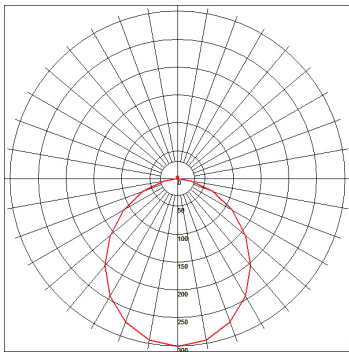

TL LED T8 Standard Tube

600 mm, 9W

With 115 lumens per watt, ThinkLite's LED tubes are capable of actually replicating fluorescent light levels when replaced one for one. It is easily and safely installed in existing fluorescent fixtures by simply bypassing the ballast and inserting the tubes. ThinkLite's enhanced heat sink system is encapsulated in high grade polycarbonate, allowing LED chips to remain cool and thereby eliminate long term color shifts and guaranteed long lifespans of 50,000 hours.

FEATURES

- Proprietary driverless LED technology
- Reduced energy consumption by 50%
- Vibration and impact resistant
- Longer lifespan (50,000 hours)
- 5 year warranty
- No harmful UV rays
- Instant on / off

LUMINOUS INTENSITY DISTRIBUTION